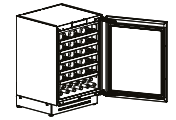

Collezione Fhiaba Fhiaba Collection

	BEVERAGE CENTER BEVERAGE CENTER		CANTINA VINI WINE CELLAR	
	2 TEMPERATURE 2 TEMPERATURES	1 TEMPERATURA 1 TEMPERATURE	2 TEMPERATURE 2 TEMPERATURES	1 TEMPERATURA 1 TEMPERATURE
	60 CM	60 CM	60 CM	60 CM

PREMIUM INDOOR

PREMIUM OUTDOOR

UCW601TPO

GRAN MAESTRO INDOOR