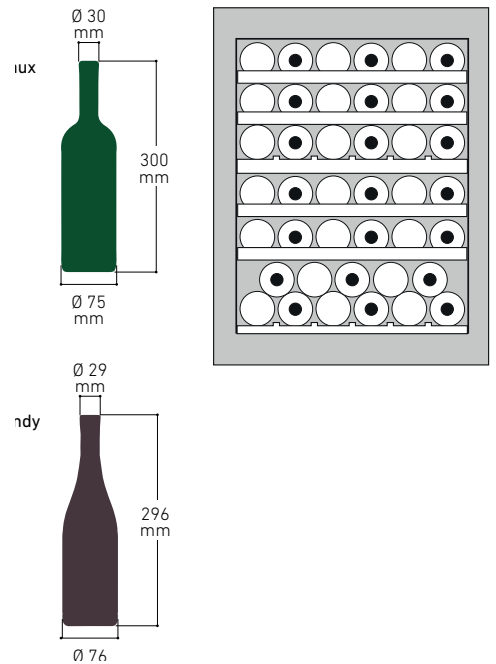

EFFICIENCY

New Energy Label class	
Energy consumption (kWh/year)	

DIMENSIONS & WEIGHT

Height of the product (closed weels) (mm)	865
Adjustable feet height (mm)	25
Width of the product (mm)	598
Depth of Product without handle (mm)	572
Wall cavity height (mm)	870
Wall cavity width (mm)	600
Wall cavity depth (mm)	600
Net Weight (kg)	60
Gross Weight (kg)	75

UCW602TGM

60 cm, UNDERCOUNTER WINE CELLAR - GRAN MAESTRO IN-DOOR, Model

BUILT-IN

UNDERCOUNTER® SERIE

Electrical and Water connection

i For installation specifications, please consult with Fhiaba. For optimum installation, we recommend using the actual product as the best guide.

i Based on the adjustment of the feet and the height of the panel from the floor, the customer defines the perforated plinth to be installed on the equipment.

UCW602TGM

60 cm, UNDERCOUNTER WINE CELLAR - GRAN MAESTRO IN-DOOR, Model

BUILT-IN

UNDERCOUNTER® SERIE

Fhiaba

TECHNICAL DATA	
Niche Width A (mm)	600
Unit Width B (mm)	598

Panel Dimensions

i Integrated Panel Recommendations

Panels with thickness ranging between 18 mm and 20 mm.
Panels with weight max of 10 kg. Provide installation of decorative panels during installation of the unit.