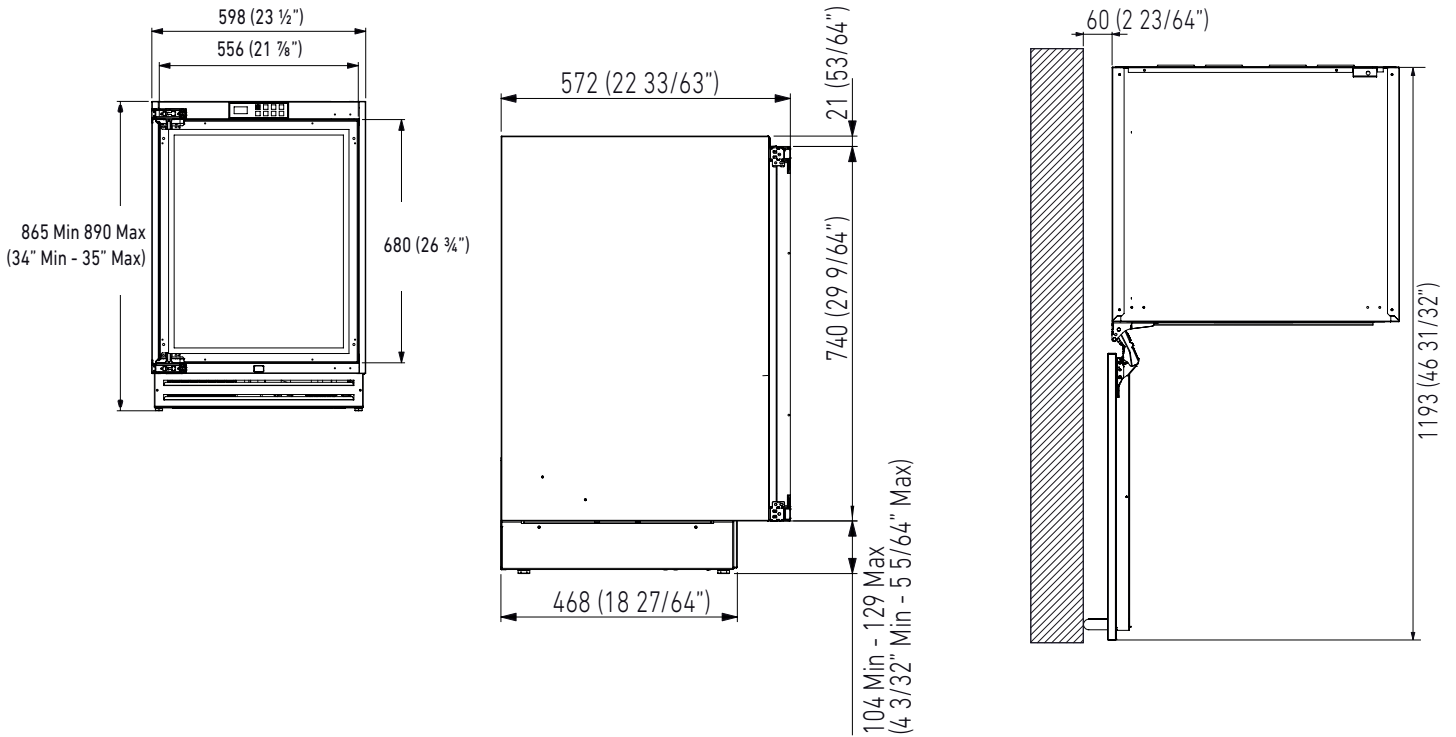

EFFICIENCY

New Energy Label class	
Energy consumption (kWh/year)	

DIMENSIONS & WEIGHT

Height of the product (closed weels) (mm)	865
Adjustable feet height (mm)	25
Width of the product (mm)	598
Depth of Product without handle (mm)	572
Wall cavity height (mm)	870
Wall cavity width (mm)	600
Wall cavity depth (mm)	600
Net Weight (kg)	60
Gross Weight (kg)	75

UCW602TGM

60 cm, UNDERCOUNTER WINE CELLAR - GRAN MAESTRO IN-DOOR, Model

BUILT-IN

UNDERCOUNTER® SERIE

Electrical and Water connection

i For installation specifications, please consult with Fhiaba. For optimum installation, we recommend using the actual product as the best guide.

BUILT-IN

UNDERCOUNTER® SERIE

Fhiaba

TECHNICAL DATA	
Niche Width A (mm)	600
Unit Width B (mm)	598

Panel Dimensions

i Integrated Panel Recommendations

Panels with thickness ranging between 18 mm and 20 mm.
Panels with weight max of 10 kg. Provide installation of decorative panels during installation of the unit.