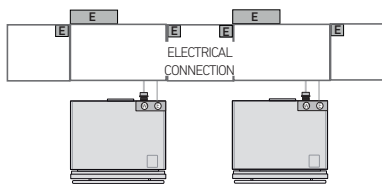

UCW602TGM

60 cm, UNDERCOUNTER WINE CELLAR - GRAN MAESTRO IN-DOOR, Model

BUILT-IN

UNDERCOUNTER® SERIE

Electrical and Water connection

i For installation specifications, please consult with Fhiaba. For optimum installation, we recommend using the actual product as the best guide.

i Based on the adjustment of the feet and the height of the panel from the floor, the customer defines the perforated plinth to be installed on the equipment.

UCW602TGM

60 cm, UNDERCOUNTER WINE CELLAR - GRAN MAESTRO IN-DOOR, Model

BUILT-IN

UNDERCOUNTER® SERIE

Fhiaba

TECHNICAL DATA	
Niche Width A (mm)	600
Unit Width B (mm)	598

Panel Dimensions

i Integrated Panel Recommendations

Panels with thickness ranging between 18 mm and 20 mm.
Panels with weight max of 10 kg. Provide installation of decorative panels during installation of the unit.