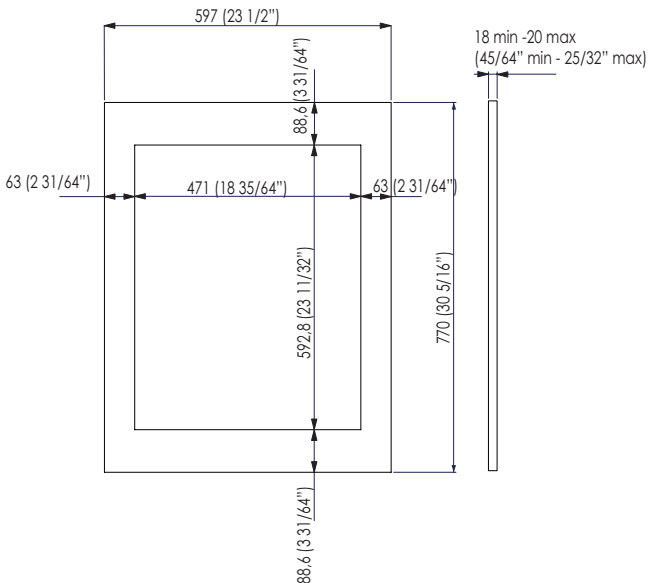

EFFICIENCY

New Energy Label class	
Energy consumption (kWh/year)	

DIMENSIONS & WEIGHT

Height of the product (closed weels) (mm)	865
Adjustable feet height (mm)	25
Width of the product (mm)	598
Depth of Product without handle (mm)	572
Wall cavity height (mm)	870
Wall cavity width (mm)	600
Wall cavity depth (mm)	600
Net Weight (kg)	60
Gross Weight (kg)	75

BUILT-IN

UNDERCOUNTER® SERIE

Fhiaba

TECHNICAL DATA	
Niche Width A (mm)	600
Unit Width B (mm)	598

Panel Dimensions

i Integrated Panel Recommendations

Panels with thickness ranging between 18 mm and 20 mm.
Panels with weight max of 10 kg. Provide installation of decorative panels during installation of the unit.