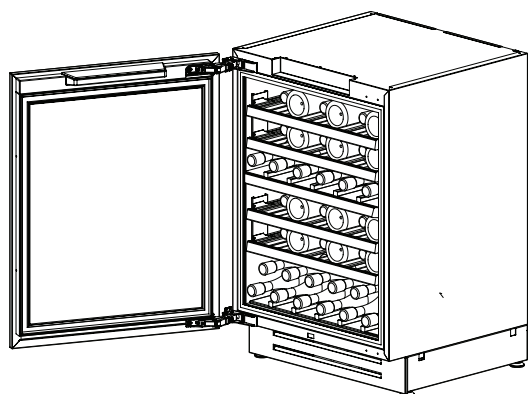

UCW602TGM

60 cm, UNDERCOUNTER WINE CELLAR - GRAN MAESTRO IN-DOOR, Model

BUILT-IN

UNDERCOUNTER® SERIE

Fhiaba

1D | 2M

D = door

M = separate microclimates

CAPACITY

Volume Compartment 1 (L)	
Volume Compartment 2 (L)	
Volume Compartment 3 (L)	
Total Net Volume (L)	
Total Gross Volume (L)	
Compartment 1 / Upper wine cellar capacity (bottles)	41
Compartment 2 / Lower wine cellar capacity (bottles)	
Undercounter glass shelf capacity (cans)	
Undercounter drawer capacity (cans)	
Undercounter bottom wooden bottle holder (bottles)	11

TECHNICAL DETAILS

Absorbed power (W)	
Total absorbed current (A)	1.5
Voltage (V)	220-240V
Frequency (Hz)	50-60 Hz
Power Cord Length (mm)	2
Plug Type	Schuko 16A
Climatic class	SN/T
Noise level (dB)	
Refrigerant (gas)	R600a
Water connection / female attachment	

EFFICIENCY

New Energy Label class	
Energy consumption (kWh/year)	

DIMENSIONS & WEIGHT

Height of the product (closed weels) (mm)	865
Adjustable feet height (mm)	25
Width of the product (mm)	598
Depth of Product without handle (mm)	572
Wall cavity height (mm)	870
Wall cavity width (mm)	600
Wall cavity depth (mm)	600
Net Weight (kg)	60
Gross Weight (kg)	75

TEMPERATURE RANGES

Climatic compartments	2
Compartment 1 / Upper temperature (°C)	from 4 to 18
Compartment 2 / Middle temperature (°C)	from 4 to 18
Low temp zone	NO
Compartment 3 / Low temperature (°C)	
Dual zone	NO