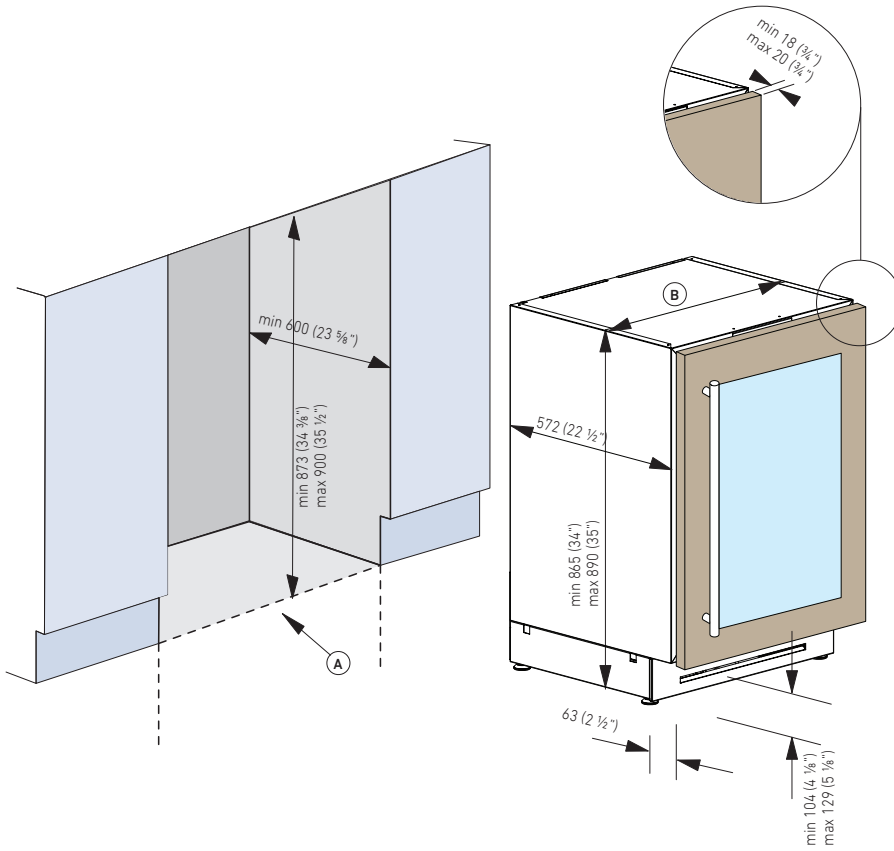

EFFICIENCY

New Energy Label class	
Energy consumption (kWh/year)	

DIMENSIONS & WEIGHT

Height of the product (closed weels) (mm)	865
Adjustable feet height (mm)	25
Width of the product (mm)	598
Depth of Product without handle (mm)	572
Wall cavity height (mm)	870
Wall cavity width (mm)	600
Wall cavity depth (mm)	600
Net Weight (kg)	60
Gross Weight (kg)	75

UCW602TGM

60 cm, UNDERCOUNTER WINE CELLAR - GRAN MAESTRO IN-DOOR, Model

BUILT-IN

UNDERCOUNTER® SERIE

Electrical and Water connection

i For installation specifications, please consult with Fhiaba. For optimum installation, we recommend using the actual product as the best guide.

i Based on the adjustment of the feet and the height of the panel from the floor, the customer defines the perforated plinth to be installed on the equipment.

UCW602TGM

60 cm, UNDERCOUNTER WINE CELLAR - GRAN MAESTRO IN-DOOR, Model

BUILT-IN

UNDERCOUNTER® SERIE

Fhiaba

TECHNICAL DATA	
Niche Width A (mm)	600
Unit Width B (mm)	598

Panel Dimensions

i Integrated Panel Recommendations

Panels with thickness ranging between 18 mm and 20 mm.
Panels with weight max of 10 kg. Provide installation of decorative panels during installation of the unit.